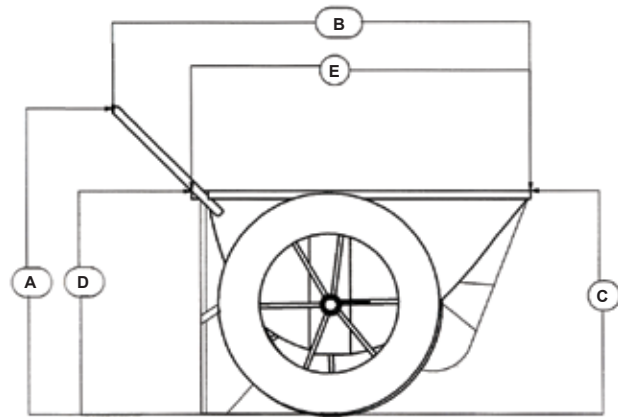

Our **Concrete Georgia Buggy** is ideal for transporting concrete and other bulky materials on small or large jobs. Available in 2 different sizes, 6 or 8 cubic foot capacity. Comes standard with an angled handle, but is also available with a level or detachable handle. Large steel or pneumatic wheels makes transporting over rough terrain an ease; front rocker arms and a sloped inside make dumping effortless and easy to clean.

All welded heavy gauge steel construction ensures long-life withstanding years of jobsite abuse. Large industrial tires makes it easy to push and maneuver over difficult terrain. Fully welded rocker arms and rear stabilizing legs provide a sturdy and controlled dumping process. Our model JB-60 is perfect for transporting through narrow spaces and doorways with a width of only 29 1/2".

**Tired of using wheelbarrows?
Ease your pain with a Heavy Duty
GEORGIA BUGGY!**

Model	A	B	C	D
JB-60	26 1/2"	29 1/2"	18 3/4"	15"
JB-80	26 1/2"	34 1/2"	23 3/4"	20"

Model	A	B	C	D	E
JB-60	33"	58 1/2"	27 3/4"	25 1/2"	42 1/2"
JB-80	33 1/4"	59 3/4"	27 1/2"	25 3/4"	42 1/2"

Model Options:

Model	Description	Overall Dimensions (L x W x H)	Weight	Wheel Type	Load Capacity
JB-60	Georgia Buggy - 6 Cubic Foot Capacity with Pneumatic Tires	58.5" x 29.5" x 33"	142 lbs.	Pneumatic	6 Cubic Foot
JB-60ST	Georgia Buggy - 6 Cubic Foot Capacity with Steel Wheels	58.5" x 27" x 33"	125 lbs.	Steel	6 Cubic Foot
JB-80	Georgia Buggy - 8 Cubic Foot Capacity with Pneumatic Tires	59.75" x 34.5" x 33.25"	150 lbs.	Pneumatic	8 Cubic Foot
JB-80ST	Georgia Buggy - 8 Cubic Foot Capacity with Steel Wheels	59.75" x 32" x 33.25"	133 lbs.	Steel	8 Cubic Foot

*To view a list of all possible model options, please visit www.jescraft.com or contact your local Jescraft distributor.

Distributor: